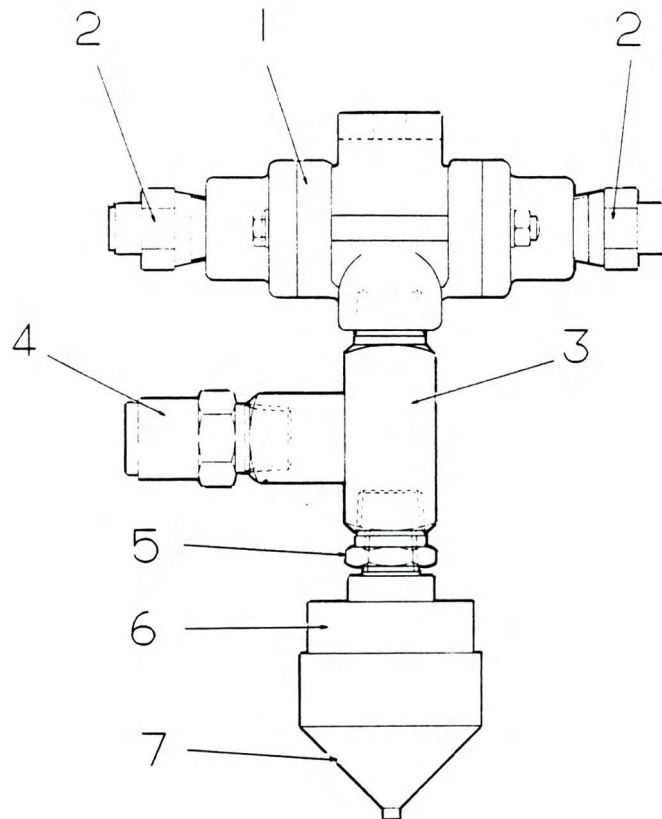

VALVE ASSY DOUBLE CHECK

NO.	PART NO.	QTY.	DESCRIPTION	NO.	PART NO.	QTY.	DESCRIPTION
1 +	7-926-990122	1	Changeover Valve				
2	7-443-990968	2	Adaptor $\frac{3}{8}$ " x $\frac{3}{8}$ "				
2	7-888-000008	1	Service Tee				
4	7-443-990968	1	Adaptor $\frac{3}{8}$ " x $\frac{3}{8}$ "				
5	7-445-060450	1	Reducer				
6	8866088	1	Switch Stoplight				
7	7-172-990005	1	Boot (S.L.S.)				